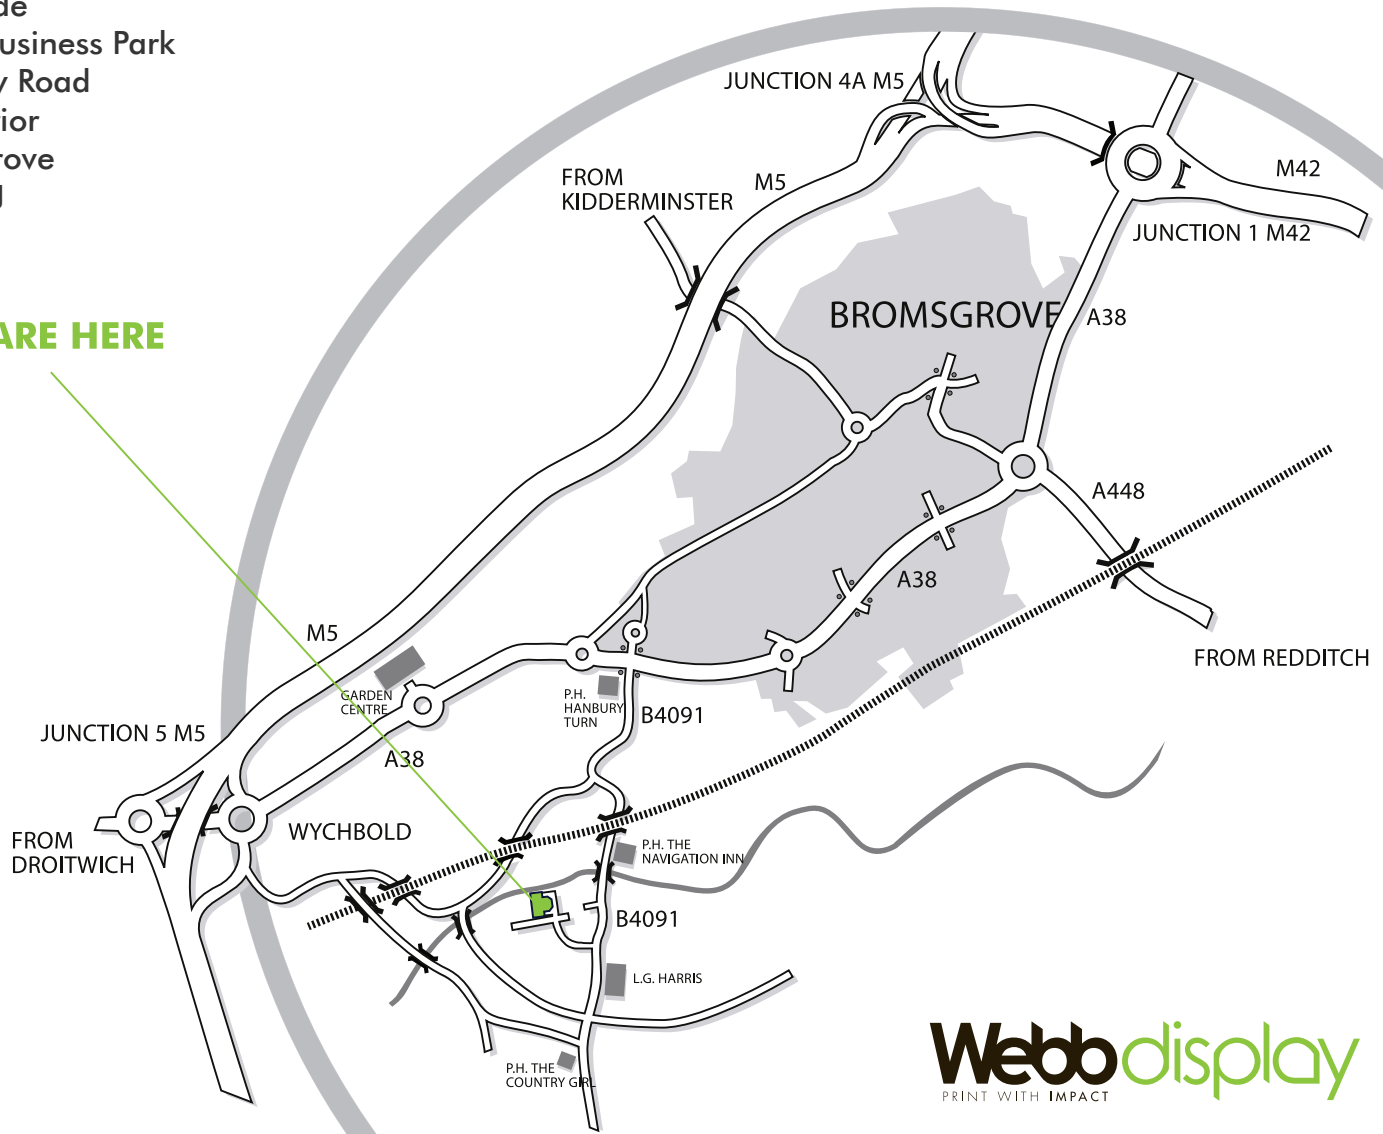

HOW TO FIND US /

T: 01527 83 73 06

Webb Display Services Limited
Canalside
Harris Business Park
Hanbury Road
Stoke Prior
Bromsgrove
B60 4DJ

WE ARE HERE

Webb display
PRINT WITH IMPACT